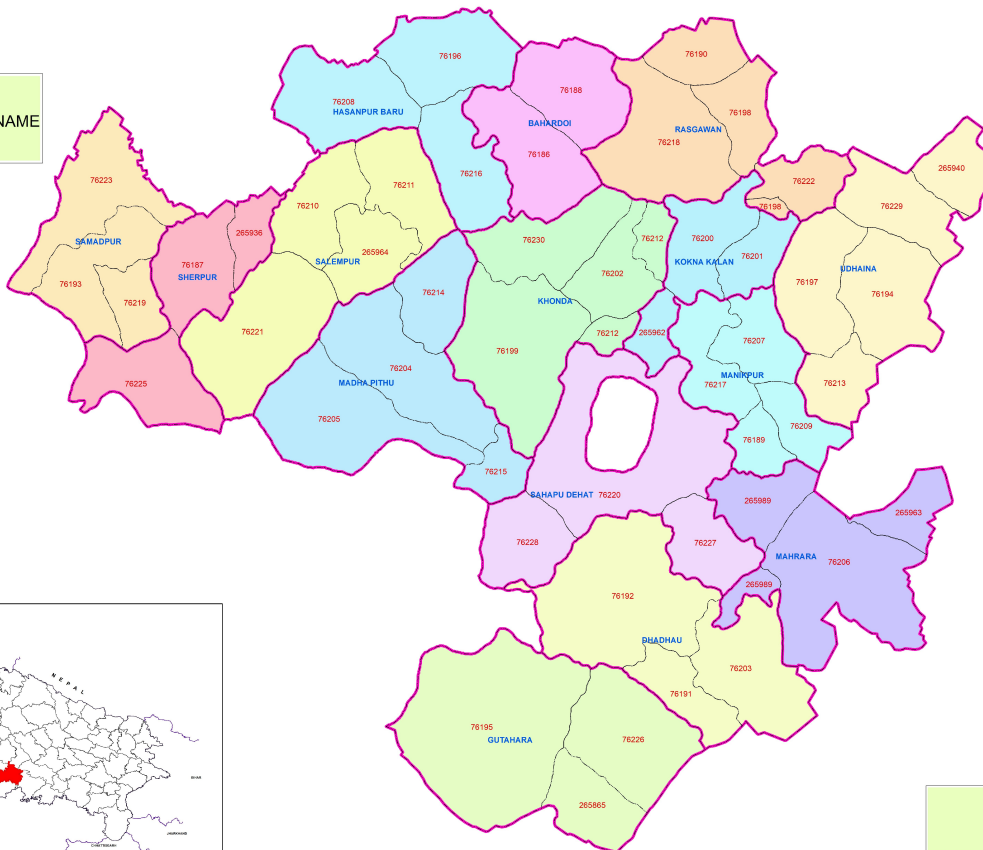

SEHPAU BLOCK MAP OF HATHRAS DISTRICT

Legend

- CLUSTER NAME
- GP CODE

NOTE: Map Based on Data Provided by PanchayatiRaj