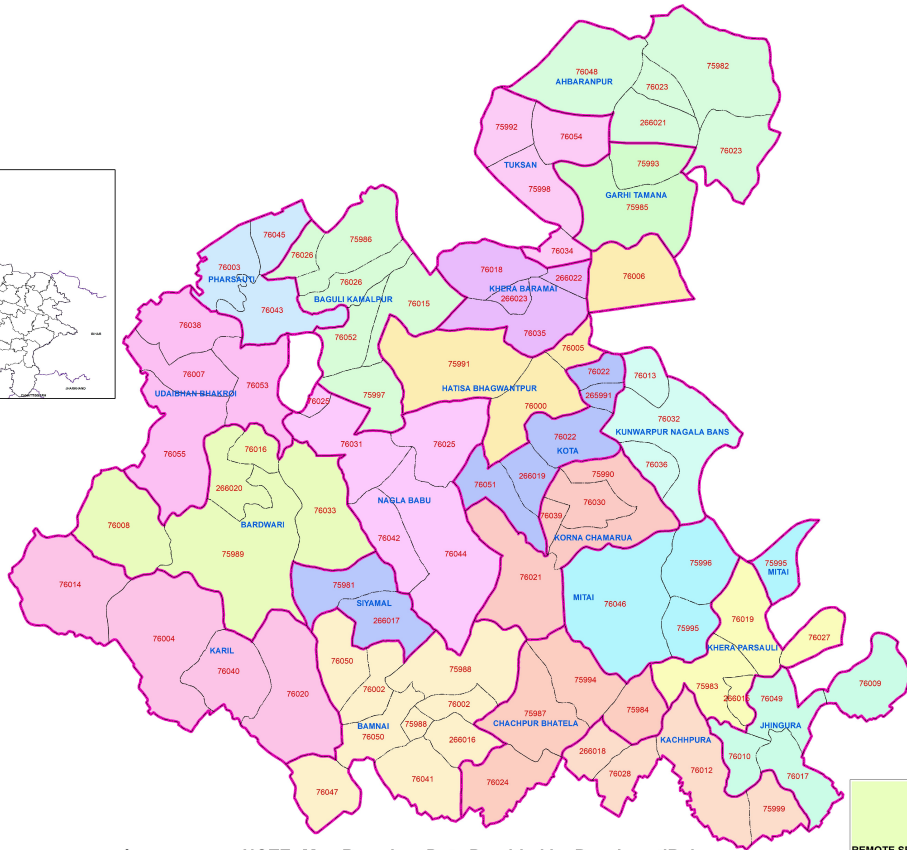

MURSAN BLOCK MAP OF HATHRAS DISTRICT

Legend
CLUSTER NAME
GP CODE

NOTE: Map Based on Data Provided by PanchayatiRaj