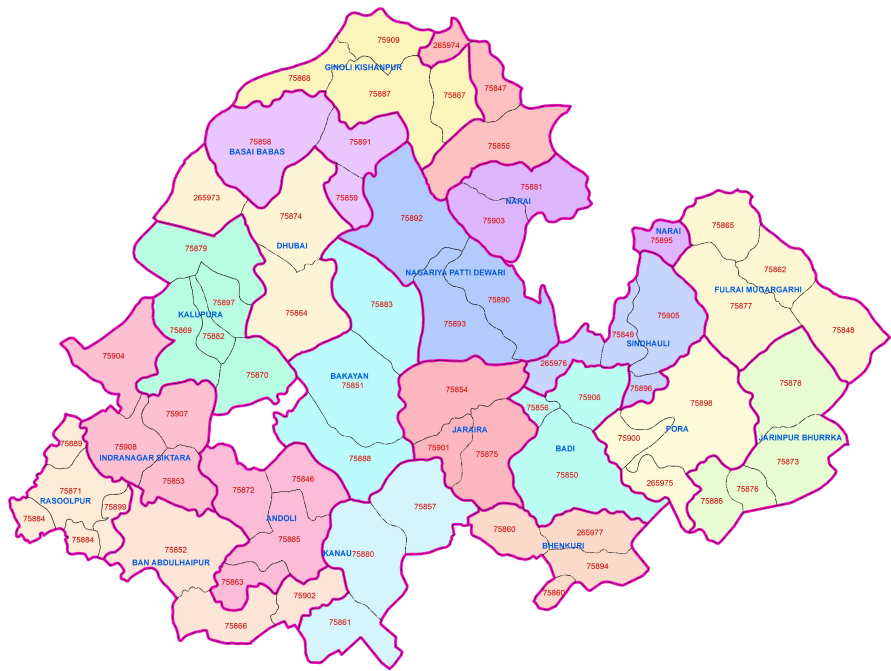

# HASAYAN BLOCK MAP OF HATHRAS DISTRICT

**Legend**

- CLUSTER NAME
- GP CODE

NOTE: Map Based on Data Provided by PanchayatiRaj